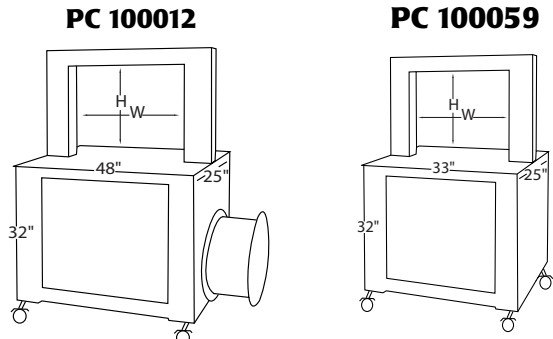

Standard Features

- Cycle speed is up to 65 straps per minute (depending on arch size)
- German DC brushless motor technology
- No belts, clutches, or pulleys. 30% fewer parts, less maintenance and items to go wrong
- Waist high quick change coil and strap feed
- Easy access operating control panel
- Easy access strap chute-no tools required
- Front foot-bar pedal plus movable foot switch
- One piece strap chute
- Sensor controlled heater
- End of coil strap ejector/loop ejector
- Electronic brake / Auto loader
- Adjustable table height from 32" to 36"
- Lockable casters
- Choice of arch sizes
- Roller top standard on arches 33" wide or wider

Dimensions

		PC 100012 (12mm, 1/2")					PC 100059 (5mm to 3/8")				
		Width					Width				
		25"	33"	41"	49"	65"	22"	25"	33"	41"	49"
Height	16"										
	20"										
	24"										
	31"										
	39"										

Save time and money with **Polychem XL Strap**

- MAS50XL - 5mm x 30,000'
- MAS60XL - 6mm x 29,000'

Specifications

Cycle Rate:	Up to 65 straps per minute depending on arch and package size
Package Weight:	Up to 100 lbs.
Strap Tension:	Up to 100 lbs.
Polypropylene Strap:	5mm, 6mm, 7mm, 9mm, 3/8, 12mm, 1/2
Electrical Requirements:	110V 60Hz 1 Phase
Shipping Weight:	450 lbs.